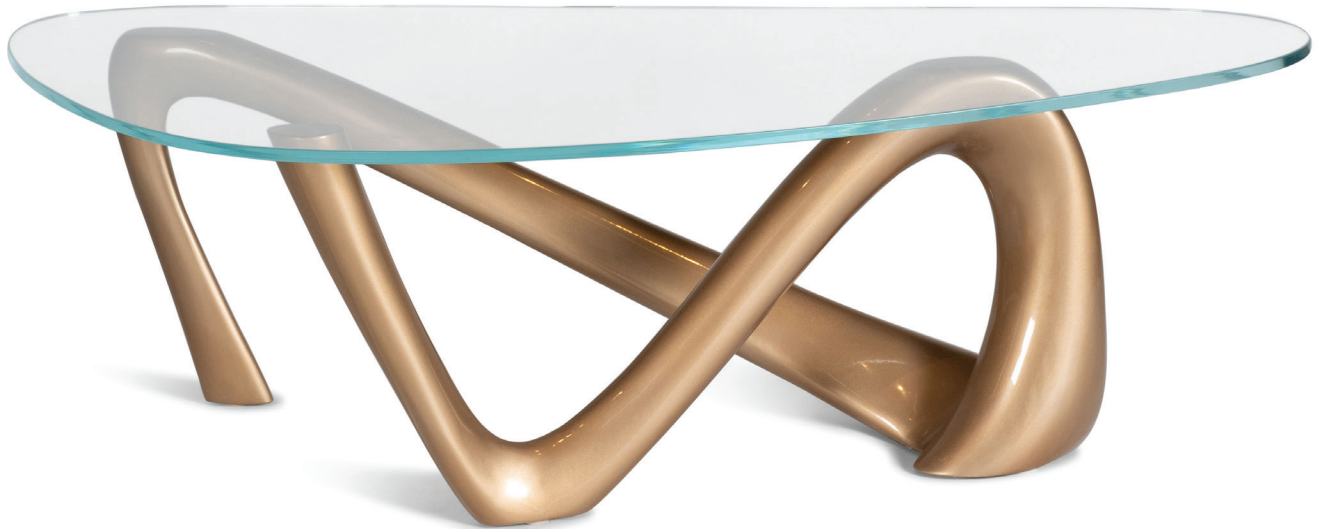

# AMORPH

## IRIS COFFEE TABLE

Dimensions:

Base: 42"L 20" W 18"H

Glass: 55"W 26"D" 1/2"H

Materials:

MDF Wood, Available in different woods.

Finish:  
ishes.

Gold Metallic | L1s Luxore, Available in different fin-

Glass:

1/2" Tempered Glass, Available in different  
thicknesses and shapes.