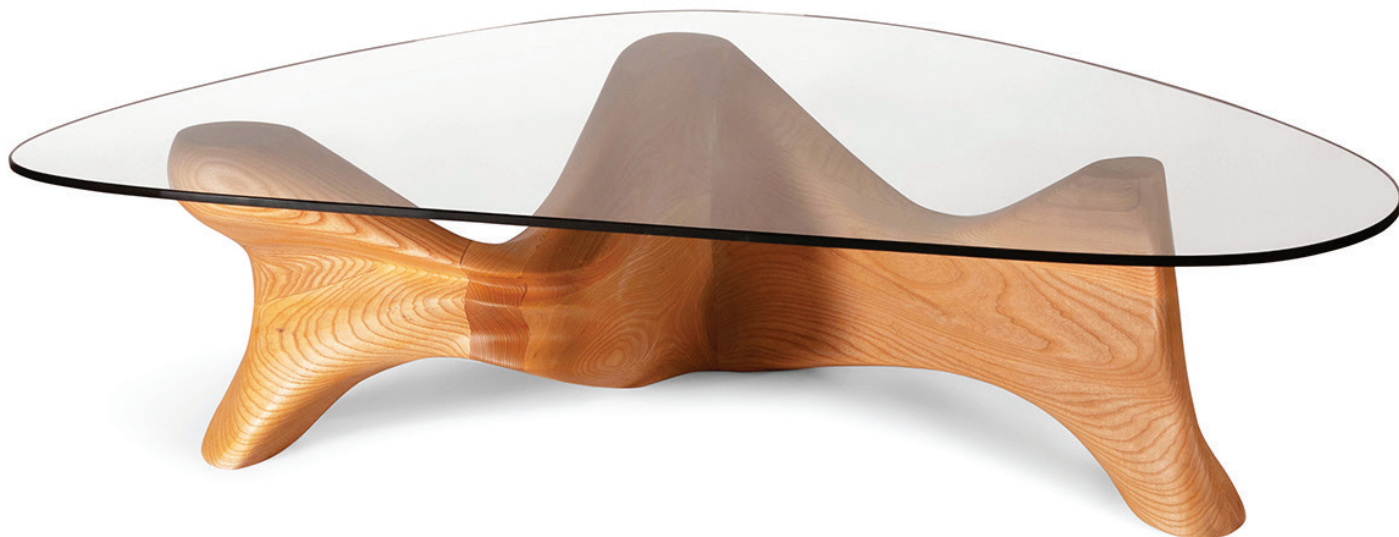

# AMORPH

## ZEN COFFEE TABLE

Dimensions:

Base: 45"L 30" W 15"H  
Glass: 65"W 36"D" 1/2"H

Materials:

Ash Wood, Available in different woods.

Finish:

Honey Stain, Available in different finishes.

Glass:

1/2" Tempered Glass, Available in different thicknesses and shapes.