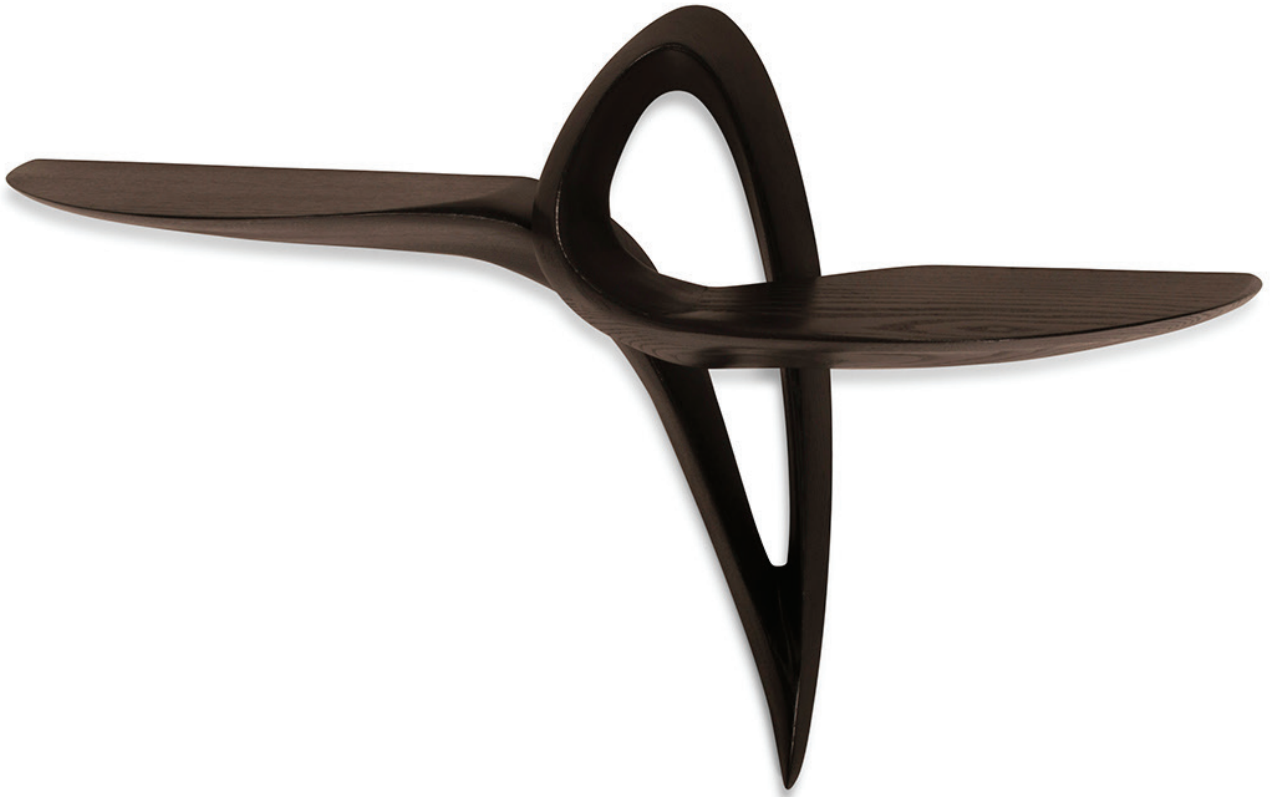

AMORPH

ORCHID CONSOLE TABLE

Dimensions:

45"L 11" W 28"H

Materials:

Ash Wood, Available in different woods.

Finish:

Ebony stain, Available in different finishes.

Note:

Wall mounted console,