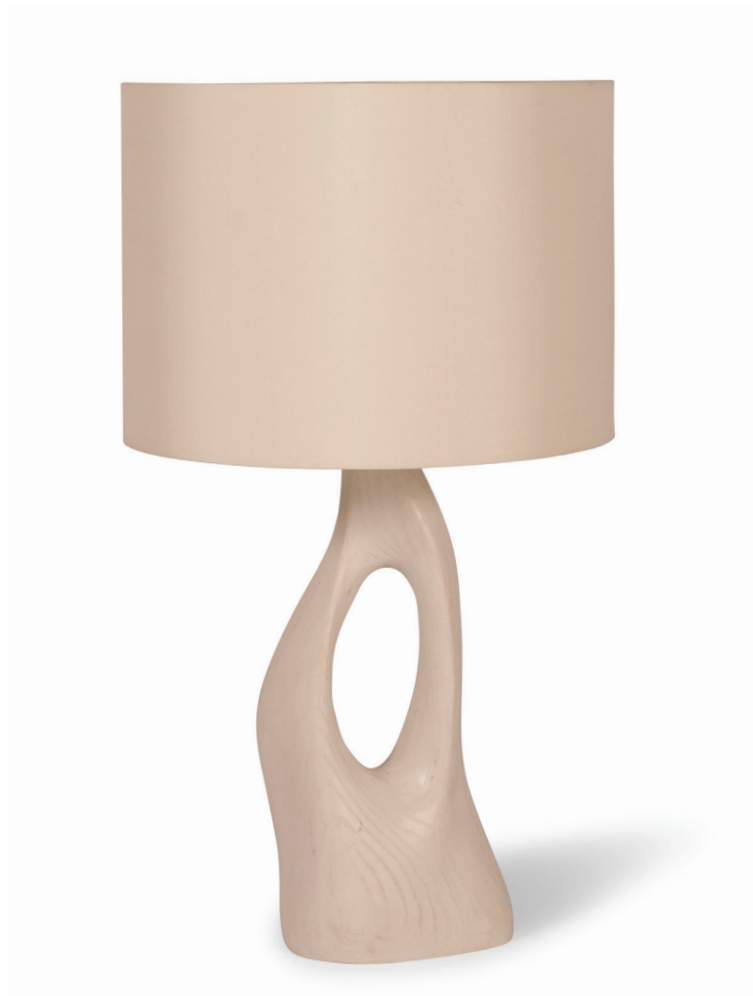

AMORPH

HELIX TABLE LAMP

Dimensions:

Overall: 14"L 14"W 26"H
Shade: 14"L 14"W 10"H

Materials:

Ash Wood, Available in different woods.

Finish:

Whitewash stain, Available in different finishes.
Shade: Ivory Silk,

Note:

Bulb: E-26 / 150W / 120V