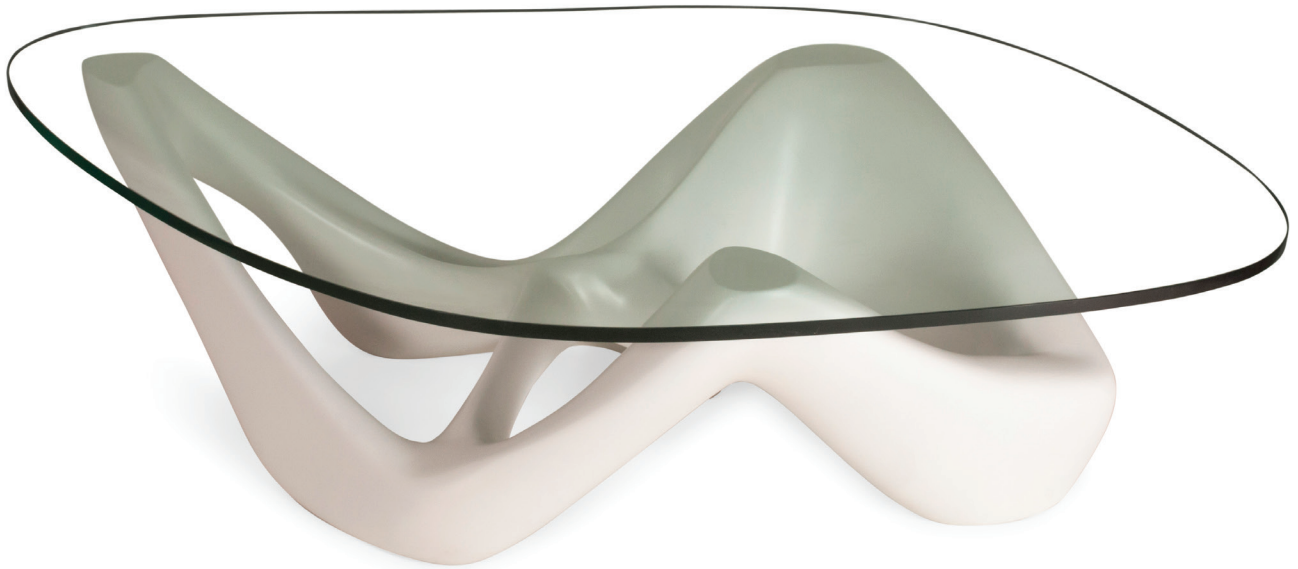

# AMORPH

## NET COFFEE TABLE

Dimensions:

Base: 55"L 37" W 12"H  
Glass: 62"W 38"D" 1/2"H

Materials:

MDF Wood, Available in different woods.

Finish:

White Matte lacquer, Available in different finishes.

Glass:

1/2" Tempered Glass, Available in different thicknesses and shapes.