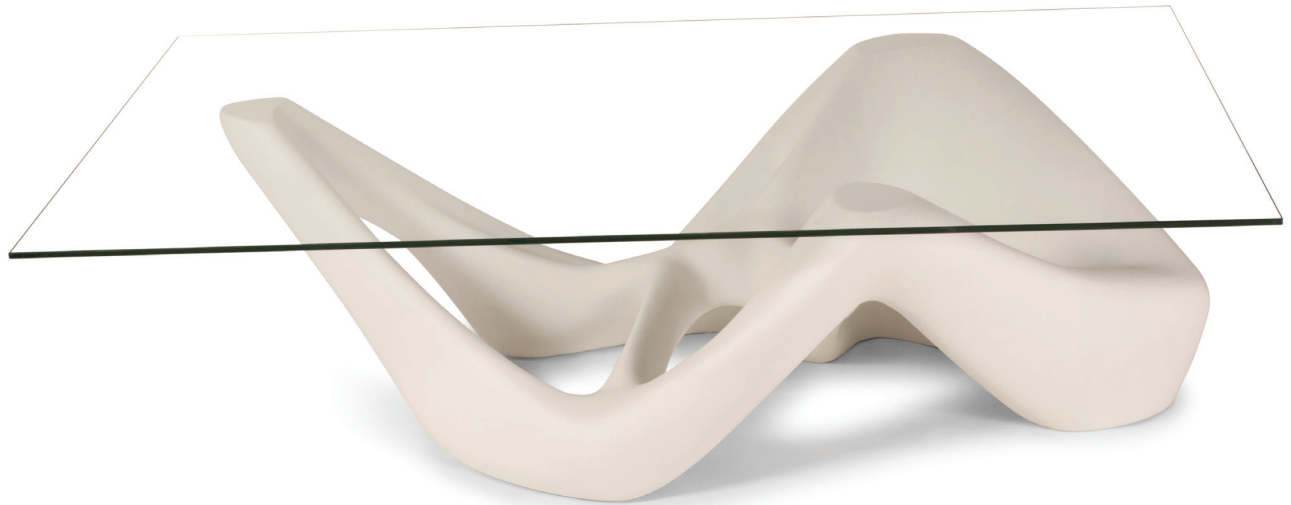

AMORPH

NET COFFEE TABLE

Dimensions:

Base: 55"L 37" W 12"H
Glass: 62"W 38"D" 1/2"H

Materials:

MDF Wood, Available in different woods.

Finish:

White Matte lacquer, Available in different finishes.

Glass:

1/2" Tempered Glass, Available in different thicknesses and shapes.