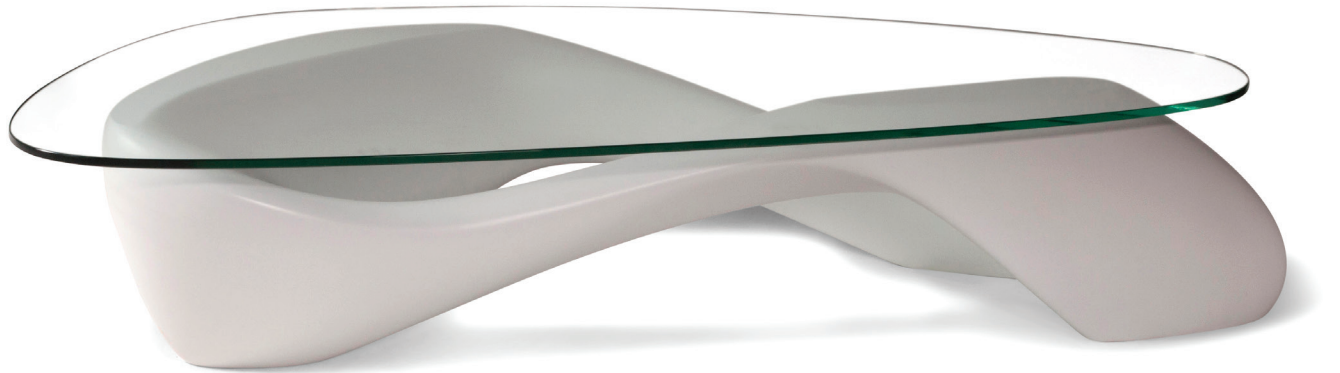

# AMORPH

## LUST COFFEE TABLE

Dimensions:

Base: 60"L 25" W 12"H

Glass: 62"W 28"D" 1/2"H

Materials:

MDF Wood, Available in different woods.

Finish:

White Lacquer Matte, Available in different finishes.

Glass:

1/2" Tempered Glass, Available in different thicknesses and shapes.